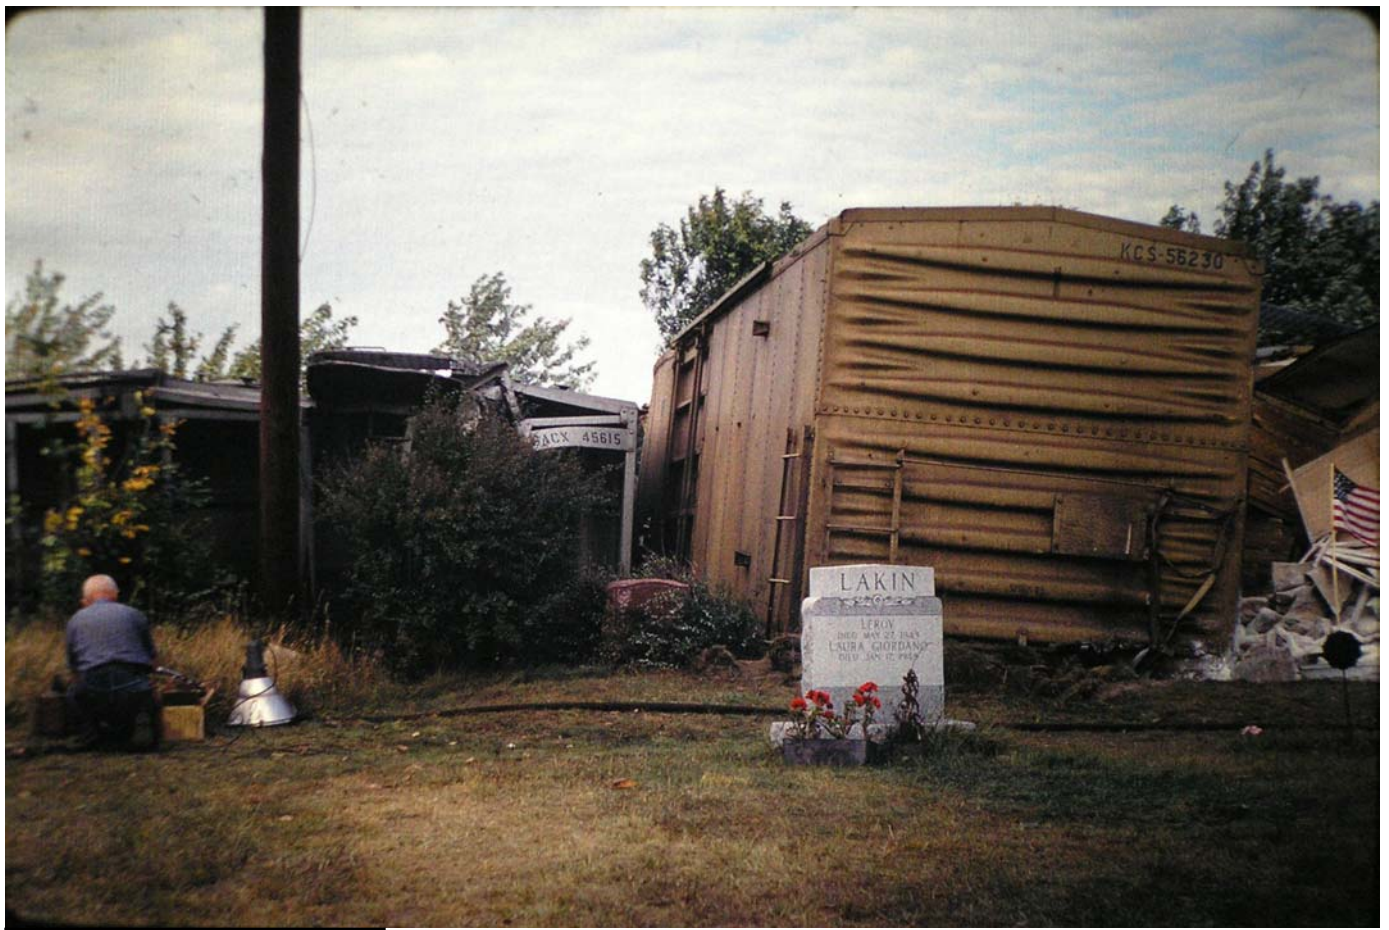

9/30/68 John A Goodwin