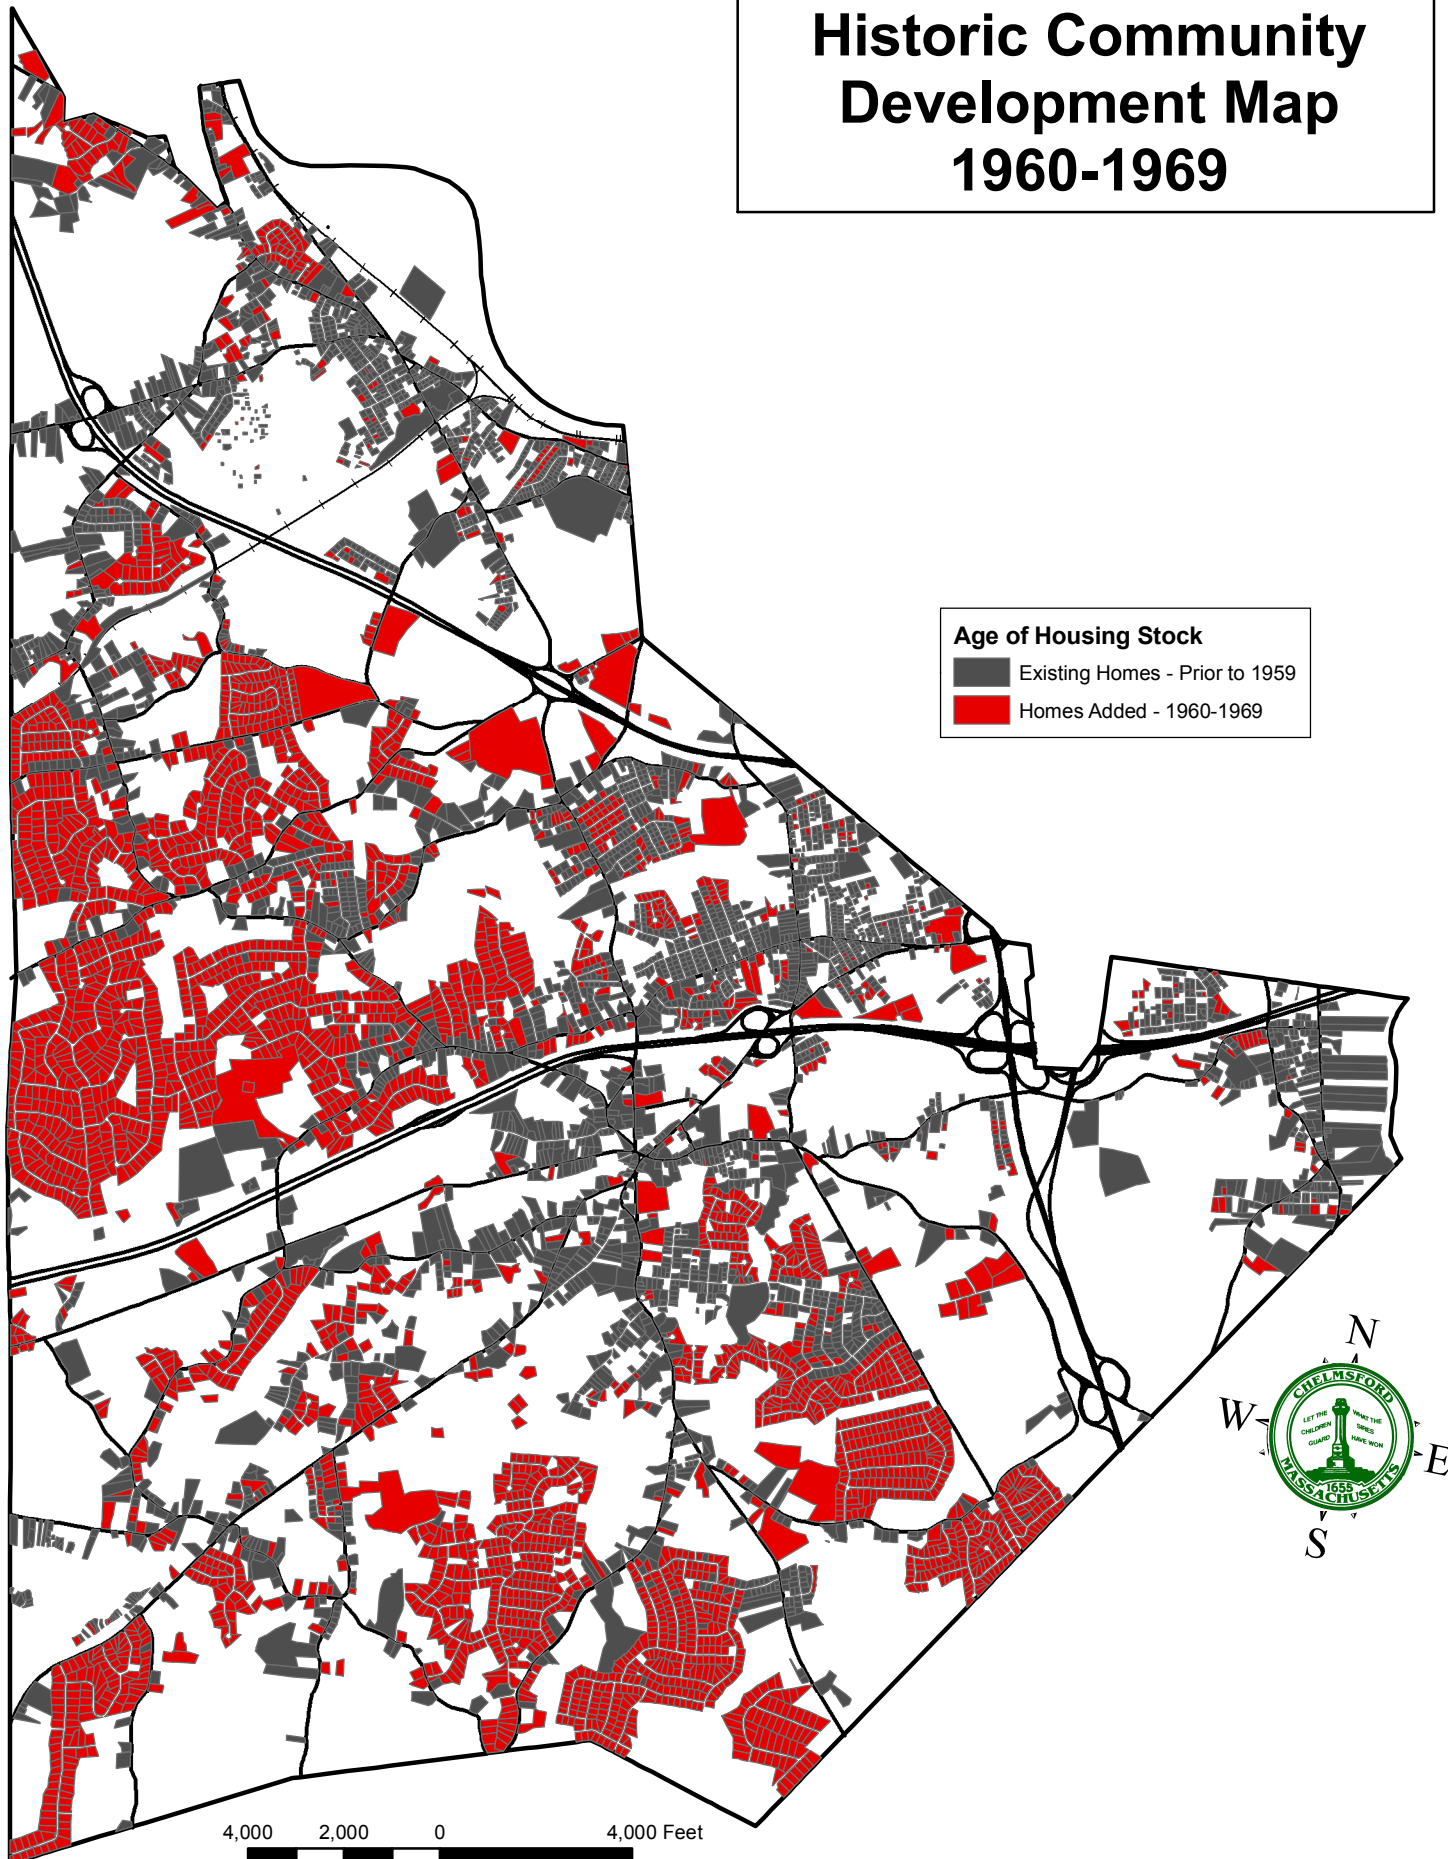

Historic Community Development Map 1960-1969

4,000 2,000 0 4,000 Feet